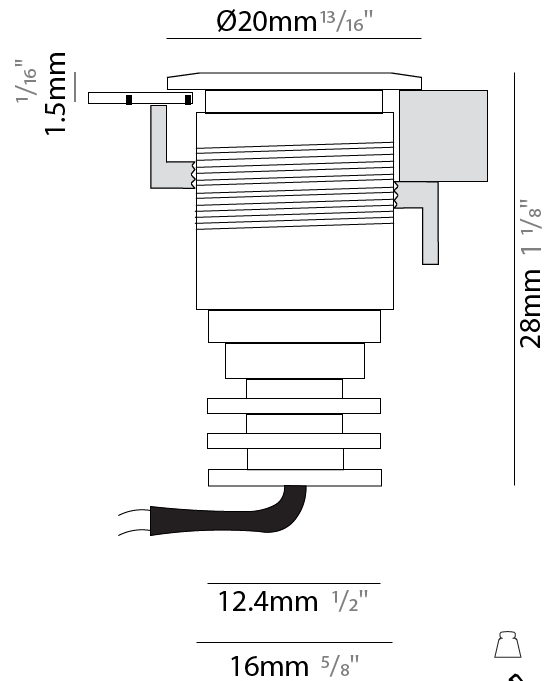

#### PHYSICAL

Shape: Round \_\_\_\_\_  
 Diameter (mm): 20 \_\_\_\_\_  
 Diameter (in): 13/16 \_\_\_\_\_  
 Depth (mm): 28 \_\_\_\_\_  
 Depth (in): 1 1/8 \_\_\_\_\_  
 Min. Recessing Depth (mm): 33 \_\_\_\_\_  
 Min. Recessing Depth (in): 1 5/16 \_\_\_\_\_  
 Light Distribution: Direct \_\_\_\_\_  
 Weight (kg): 0.02 \_\_\_\_\_  
 Weight (lbs): 0.044 \_\_\_\_\_  
 Gasket: Silicon rubber \_\_\_\_\_  
 Fixture Finish: Chrome \_\_\_\_\_  
 Fixture Material: Aluminum Die Cast \_\_\_\_\_

#### OPTICAL

Optic°: 100° \_\_\_\_\_

#### RATINGS AND CERTIFICATIONS

Certified By: Certified for North American Standards \_\_\_\_\_  
 IP rating: IP68 \_\_\_\_\_

	0.08kg / 0.18 lbs
	28mm 1 1/8"
	10 / 12.5 / 15 mm
	3/8" / 1/2" / 9/16"

PROJECT	_____
TYPE	_____
SPECIFIER	_____
QUANTITY	_____
DATE	_____

#### PHYSICAL

Shape: Round \_\_\_\_\_  
 Diameter (mm): 20 \_\_\_\_\_  
 Diameter (in): 13/16 \_\_\_\_\_  
 Height (mm): 28 \_\_\_\_\_  
 Height (in): 1 1/8 \_\_\_\_\_  
 Min. Recessing Depth (mm): 33 \_\_\_\_\_  
 Min. Recessing Depth (in): 1 5/16 \_\_\_\_\_  
 Light Distribution: Direct \_\_\_\_\_  
 Weight (kg): 0.02 \_\_\_\_\_  
 Weight (lbs): 0.044 \_\_\_\_\_  
 Gasket: Silicon rubber \_\_\_\_\_  
 Fixture Finish: Chrome \_\_\_\_\_  
 Fixture Material: Aluminum Die Cast \_\_\_\_\_