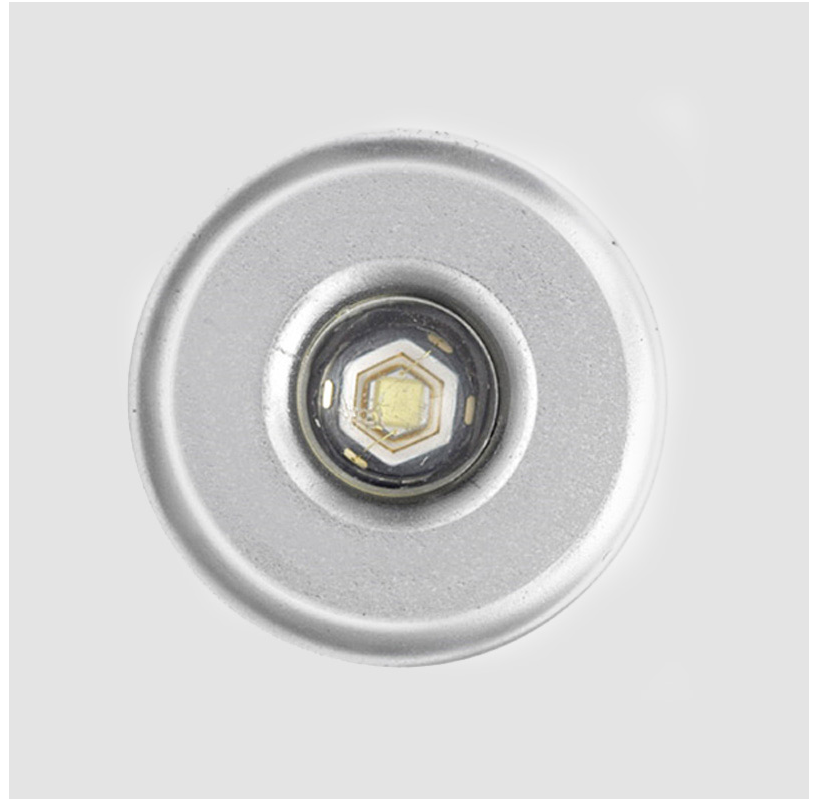

GENERAL

Series: Eyes _____
Subseries: Eyes Round _____
Brand: Side _____
Division: Exterior _____
Mounting Type: Recessed _____
Mounting Location: Ceiling _____
Subcategory: Downlight _____

PHYSICAL

Shape: Round _____
Diameter (mm): 20 _____
Diameter (in): 13/16 _____
Depth (mm): 28 _____
Depth (in): 1 1/8 _____
Min. Recessing Depth (mm): 33 _____
Min. Recessing Depth (in): 1 5/16 _____
Light Distribution: Direct _____
Weight (kg): 0.02 _____
Weight (lbs): 0.044 _____
Gasket: Silicon rubber _____
Fixture Finish: Chrome _____
Fixture Material: Aluminum Die Cast _____

ELECTRICAL

Lamp Type: LED (Zhaga Standard) _____
Input Wattage (W): 1.2 _____
Total Output Wattage (W): 1 _____
Dimming: Non-Dimming / Phase Dimming (120Vac only) / 0-10V Dimming _____
Driver Included: No _____
Driver Location: Remote _____
Driver Type: Constant Current - 120 / 277Vac _____
Driver Class: Class 2 _____
Input Voltage (V): 120 - 277 _____
Constant Current (MA): 350 _____

LED

Number of LEDs: 1 _____
Color Temperature (°K): 3000 / 4000 _____
Max. Delivered Lumen (lm): 58.4 / 64.9 _____
Nominal Lumen (lm): 120 / 125 _____
CRI: >80 CRI _____
Lamp Life (hrs): 50000 _____

OPTICAL

Optic°: 100° _____

RATINGS AND CERTIFICATIONS

Certified By: Certified for North American Standards _____
IP rating: IP68 _____

	0.08kg / 0.18 lbs
	28mm 1 1/8"
	10 / 12.5 / 15 mm
	3/8" / 1/2" / 9/16"